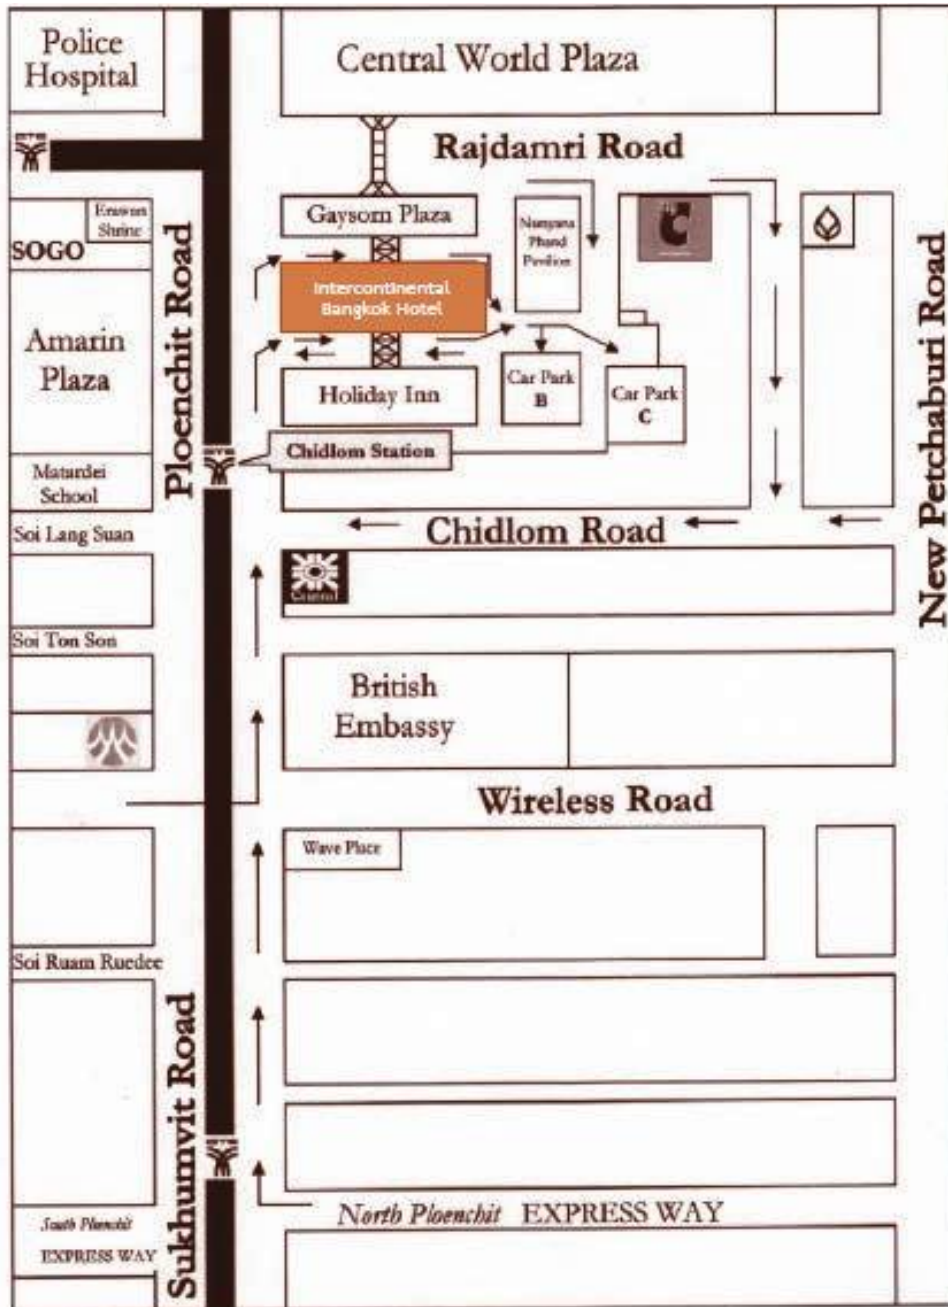

## Intercontinental Hotel Bangkok

971, 973 Ploenchit Road  
Lumpini, Pathumwan, Bangkok 10330  
Tel.: 0 2656 0444 Fax: 0 2656 0555

(Formerly Royal Meridian Hotel and Meridian President Hotel)

Public Buses: Line 2, 25, 40, PorOr. 1, PorOr. 11, BTS Skytrain Chidlom Station