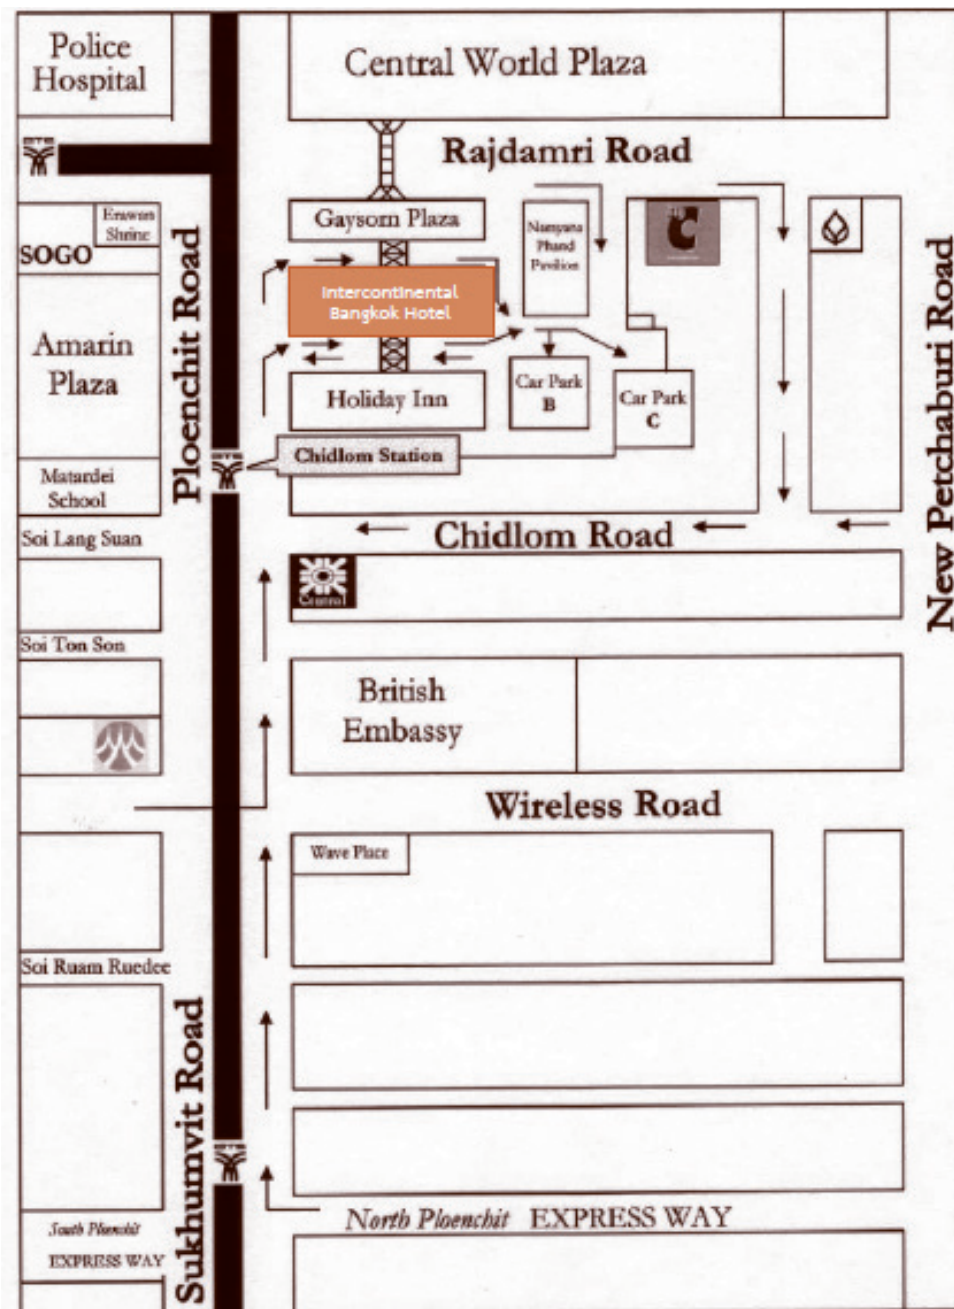

# INTERCONTINENTAL. BANGKOK

## Intercontinental Hotel Bangkok

971, 973 Ploenchit Road

Lumpini, Pathumwan, Bangkok 10330

Tel: 0 2656 0444 Fax: 0 2656 0555

(Formerly Royal Meridian Hotel and Meridian President Hotel)

Public Buses: Line 2, 25, 40, PorOr. 1, PorOr. 11, BTS Skytrain Chidlom Station